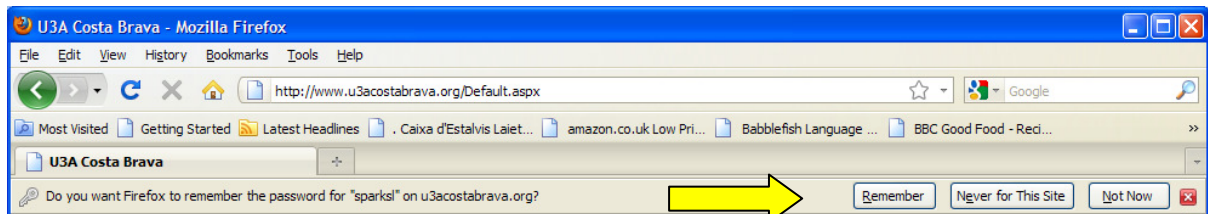

### Fill in passwords automatically.

By default, Mozilla Firefox is set up to remember passwords automatically if you would like it to do so. When you first type a password into a web form, you will be asked if you would like Internet Explorer to remember the password. If you would like the password to be remembered, simply click **Remember**.